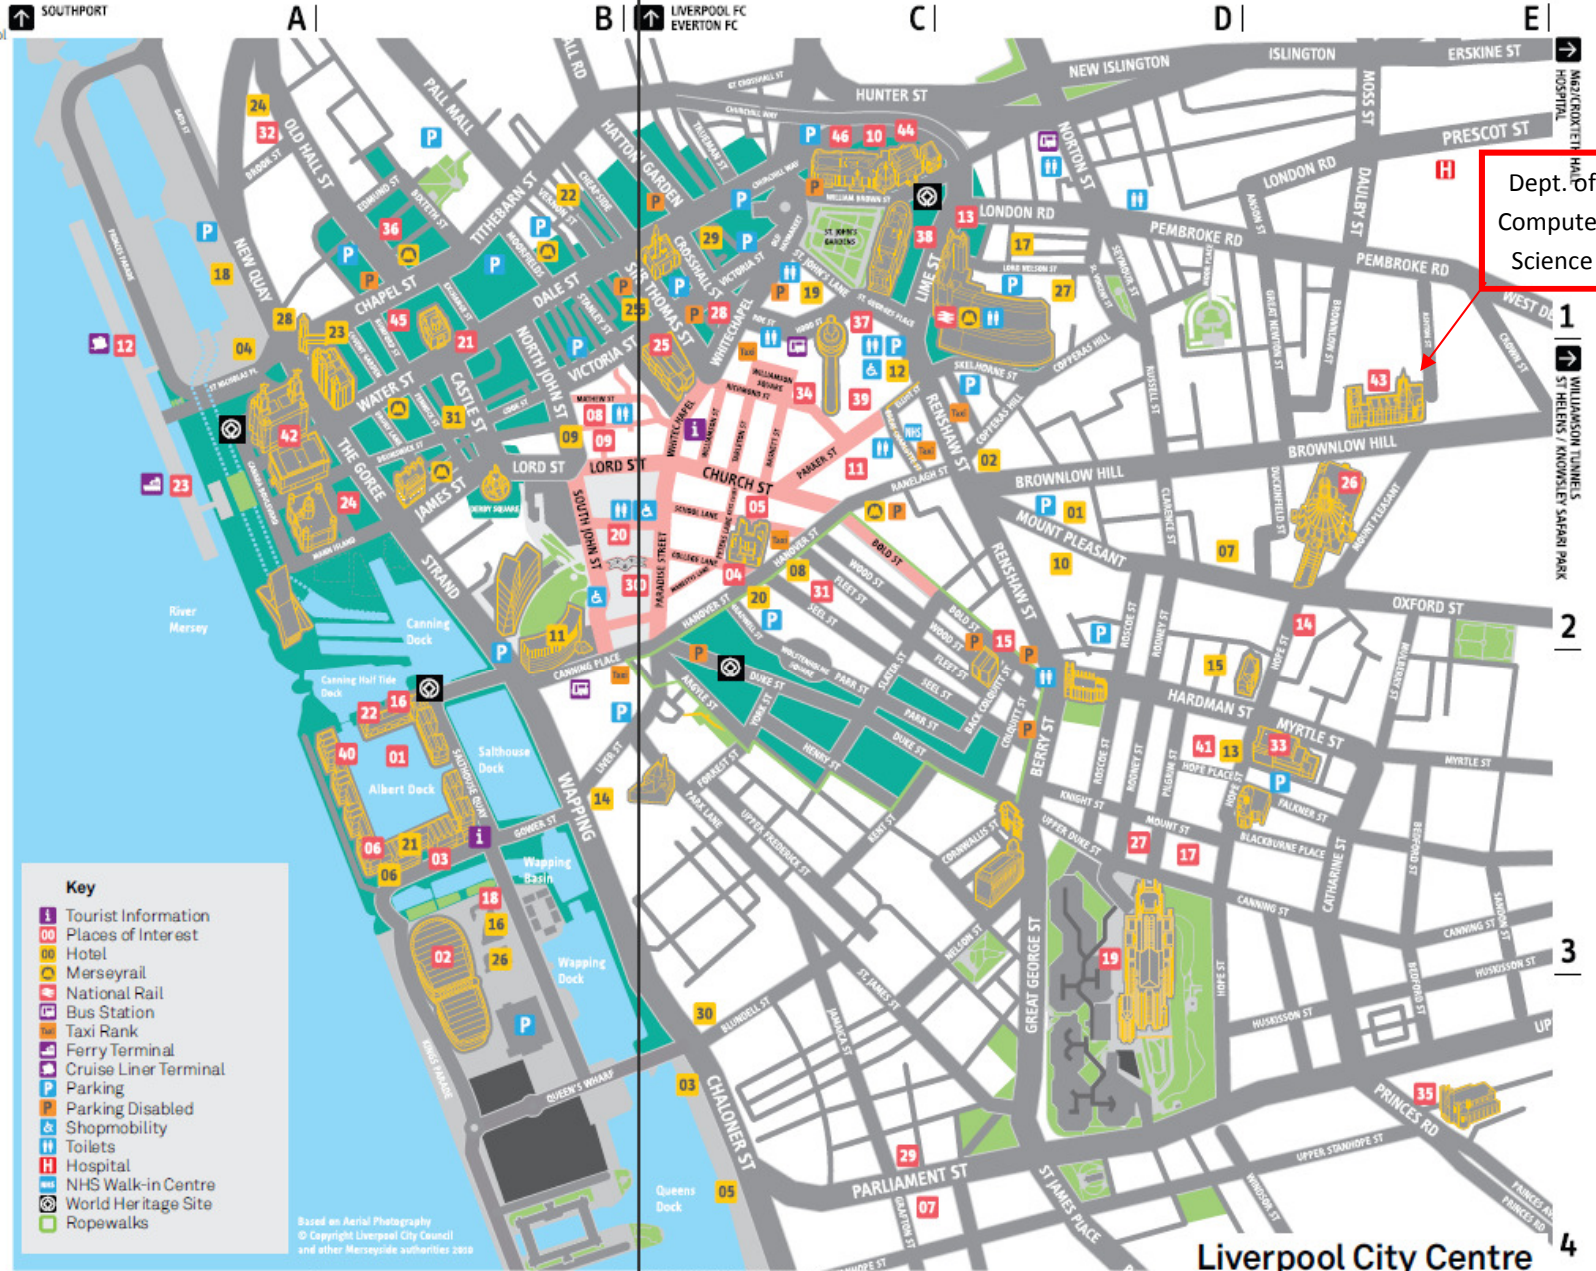

- 01 Albert Dock
- 02 Arena and Convention Centre Liverpool
- 03 Beatles Story
- 04 Bluecoat Display Centre/Gifts
- 05 Bluecoat
- 06 Bugworld Experience
- 07 Cain's Brewery Tours
- 08 Cavern Club
- 09 Cavern Walks
- 10 Central Library
- 11 Clayton Square Shopping Centre
- 12 Cruise Liner Terminal
- 13 Empire Theatre
- 14 Everyman Theatre
- 15 FACT
- 16 International Slavery Museum
- 17 LIPA
- 18 Liverpool Big Wheel
- 19 Liverpool Cathedral
- 20 Liverpool ONE Shopping
- 21 Liverpool Town Hall
- 22 Maritime Museum
- 23 Mersey Ferries
- 24 Mersey Tunnel Tours
- 25 Metquarter
- 26 Metropolitan Cathedral
- 27 Mr Hardman's Photographic Studio
- 28 National Conservation Centre
- 29 NOVAS Contemporary Urban Centre
- 30 Ode on Cinema
- 31 Open Eye Gallery
- 32 Passport Office
- 33 Philharmonic Hall
- 34 Playhouse Theatre
- 35 Princes Road Synagogue
- 36 Register Office
- 37 Royal Court Theatre
- 38 St. George's Hall
- 39 St. John's Shopping Centre
- 40 Tate Liverpool
- 41 Unity Theatre
- 42 Underwater Street
- 43 Victoria Gallery & Museum
- 44 Walker Art Gallery
- 45 Western Approaches
- 46 World Museum Liverpool

Key

- Tourist Information
- Places of Interest
- Hotel
- Merseyrail
- National Rail
- Bus Station
- Taxi Rank
- Ferry Terminal
- Cruise Liner Terminal
- Parking
- Parking Disabled
- Shopmobility
- Toilets
- Hospital
- NHS Walk-in Centre
- World Heritage Site
- Ropewalks