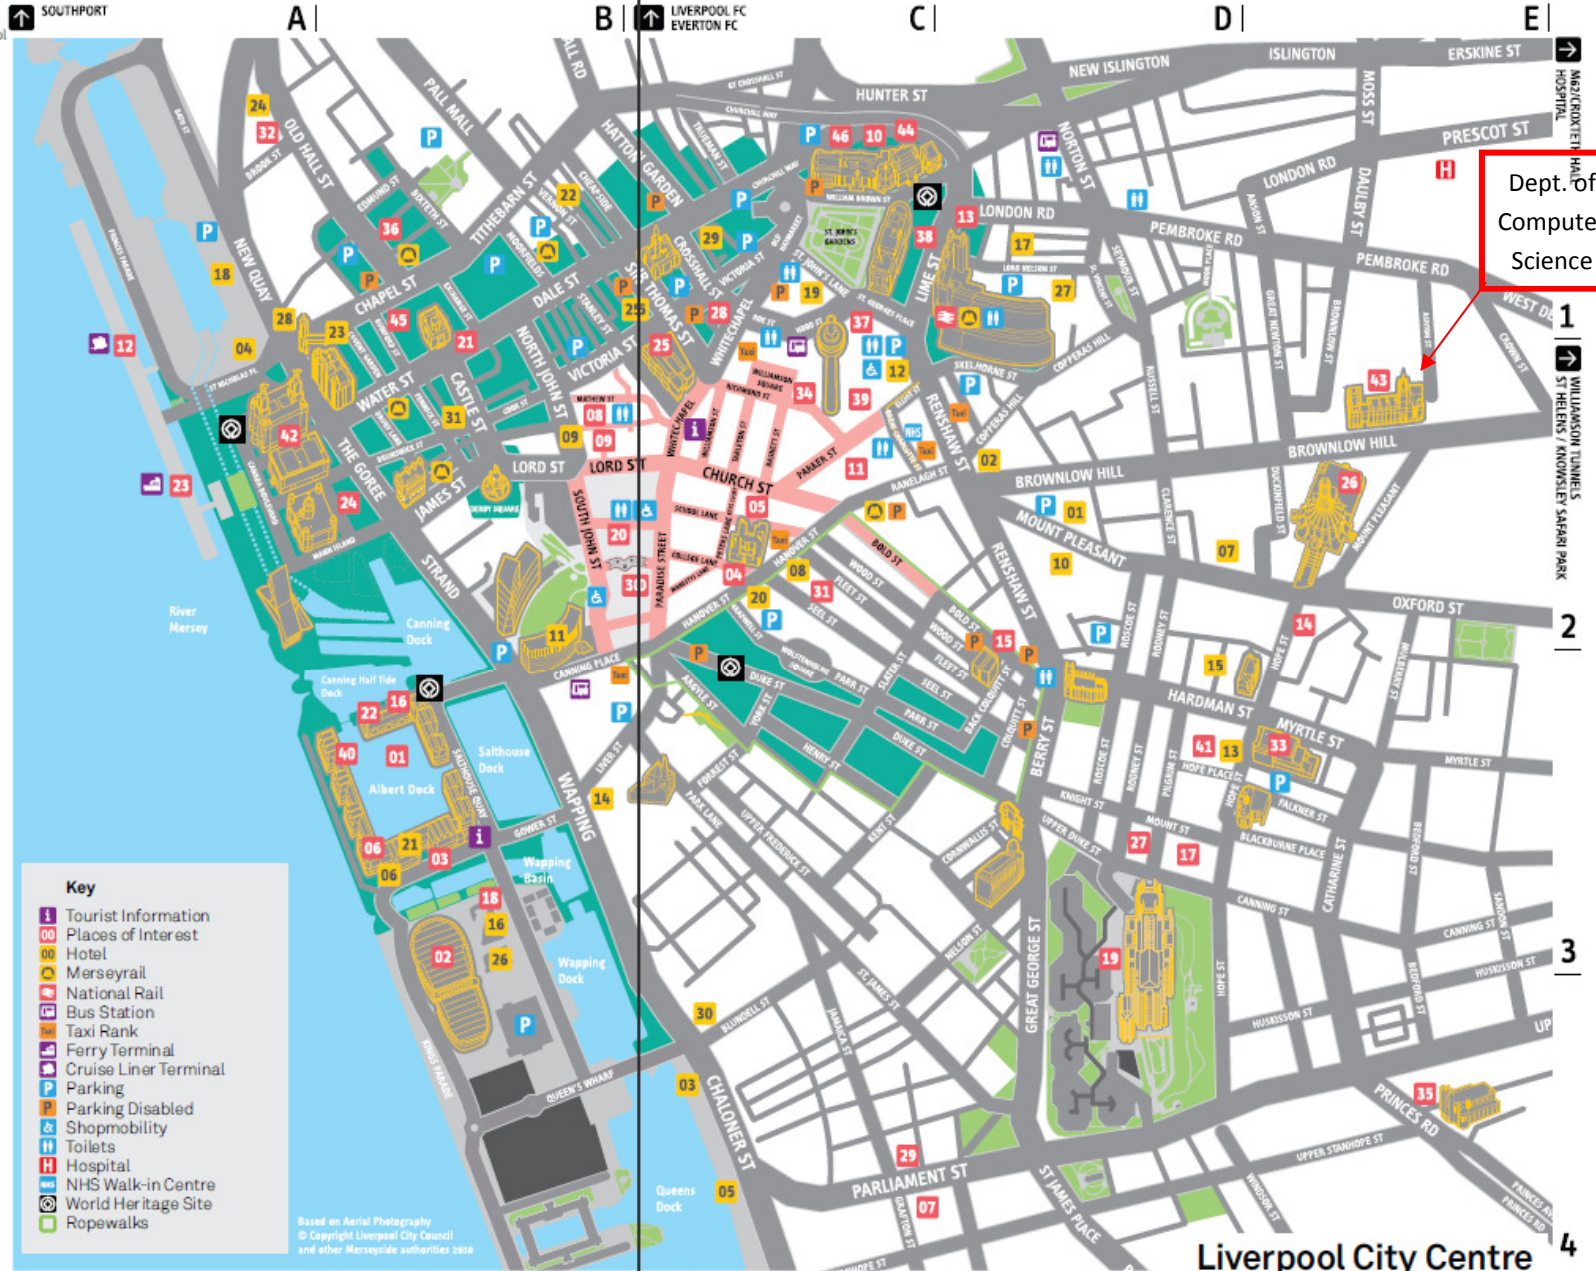

- 01 Albert Dock
- 02 Arena and Convention Centre Liverpool
- 03 Beatles Story
- 04 Bluecoat Display Centre/Gifts
- 05 Bluecoat
- 06 Bugworld Experience
- 07 Cain's Brewery Tours
- 08 Cavern Club
- 09 Cavern Walks
- 10 Central Library
- 11 Clayton Square Shopping Centre
- 12 Cruise Liner Terminal
- 13 Empire Theatre
- 14 Everyman Theatre
- 15 FACT
- 16 International Slavery Museum
- 17 LIPA
- 18 Liverpool Big Wheel
- 19 Liverpool Cathedral
- 20 Liverpool ONE Shopping
- 21 Liverpool Town Hall
- 22 Maritime Museum
- 23 Mersey Ferries
- 24 Mersey Tunnel Tours
- 25 Metquarter
- 26 Metropolitan Cathedral
- 27 Mr Hardman's Photographic Studio
- 28 National Conservation Centre
- 29 NOVAS Contemporary Urban Centre
- 30 Ode on Cinema
- 31 Open Eye Gallery
- 32 Passport Office
- 33 Philharmonic Hall
- 34 Playhouse Theatre
- 35 Princes Road Synagogue
- 36 Register Office
- 37 Royal Court Theatre
- 38 St. George's Hall
- 39 St. John's Shopping Centre
- 40 Tate Liverpool
- 41 Unity Theatre
- 42 Underwater Street
- 43 Victoria Gallery & Museum
- 44 Walker Art Gallery
- 45 Western Approaches
- 46 World Museum Liverpool

**Key**

- Tourist Information
- Places of Interest
- Hotel
- Merseyrail
- National Rail
- Bus Station
- Taxi Rank
- Ferry Terminal
- Cruise Liner Terminal
- Parking
- Parking Disabled
- Shopmobility
- Toilets
- Hospital
- NHS Walk-in Centre
- World Heritage Site
- Ropewalks